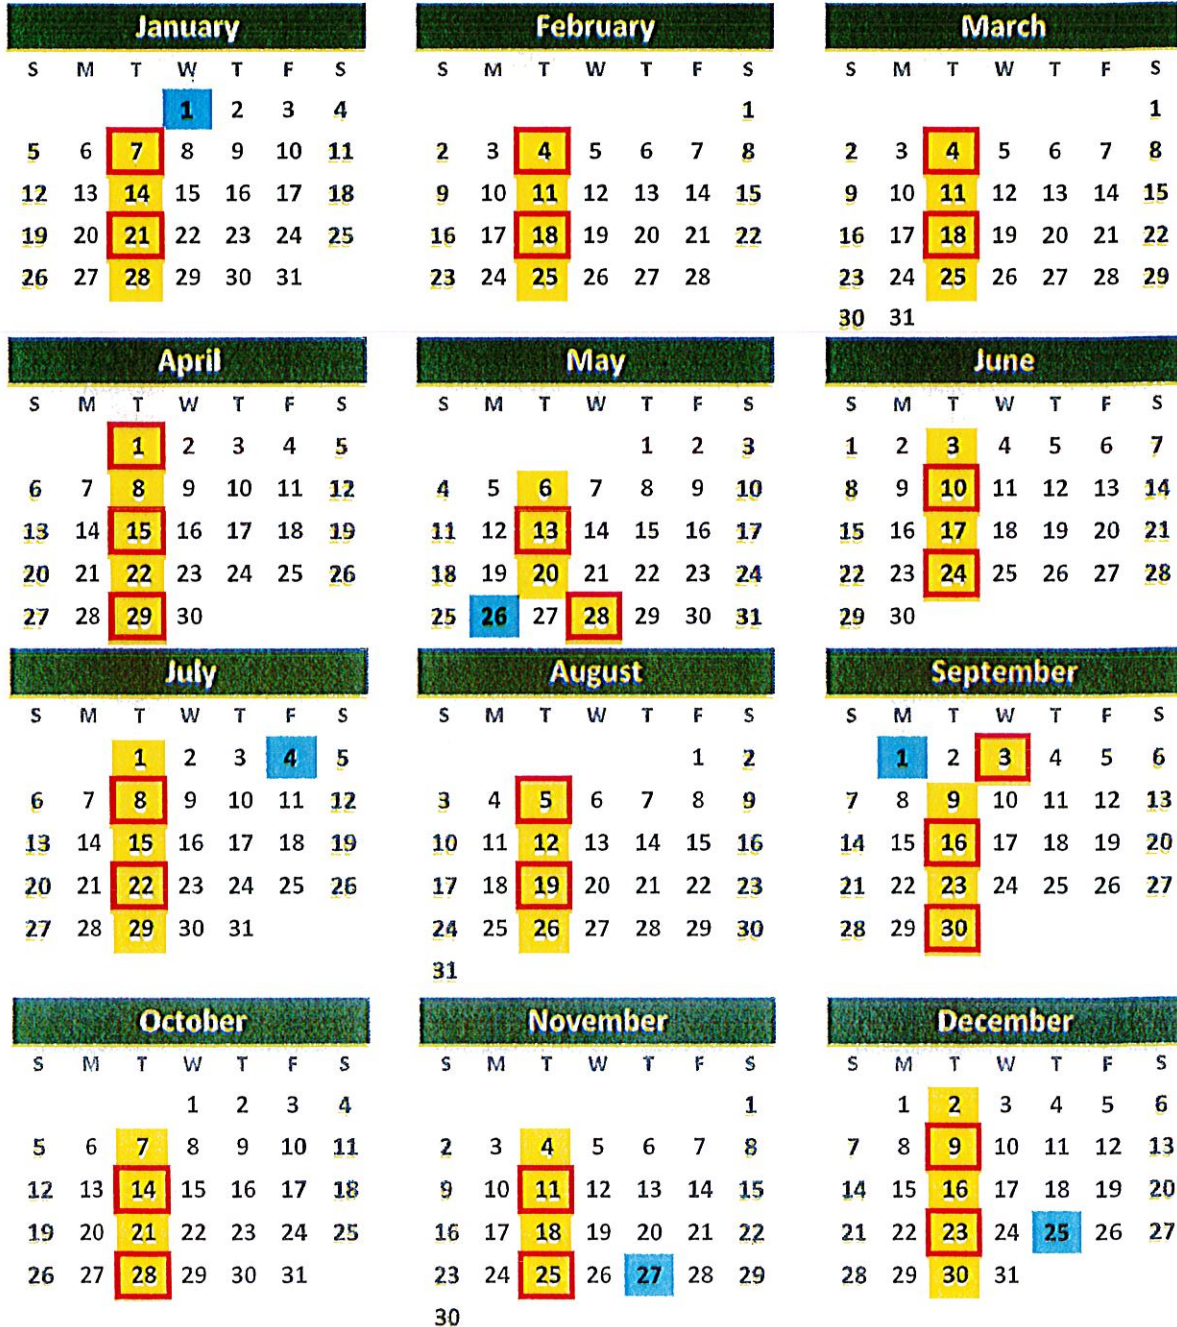

Village of Springville

2025 Waste and Recycling Collection Schedule

 Holiday
 Trash Collection
 Recycling Week

Holiday Schedule

When an observed holiday falls on a normal collection day, collections will be delayed by one day for the remainder of the week. The following holidays will result in delayed collections:

New Years Day - Memorial Day - Independence Day - Labor Day -
 Thanksgiving Day - Christmas Day